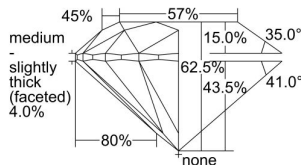

GIA®

FACSIMILE

GIA REPORT 2497783934

Verify this report at GIA.edu

GIA NATURAL DIAMOND DOSSIER®

July 01, 2024
GIA Report Number **2497783934**
Shape and Cutting Style ..... **Round Brilliant**
Measurements ..... **5.28 - 5.30 x 3.31 mm**

GRADING RESULTS

Carat Weight ..... **0.57 carat**
Color Grade ..... **D**
Clarity Grade **VS1**
Cut Grade ..... **Excellent**

ADDITIONAL GRADING INFORMATION

Polish ..... **Excellent**
Symmetry ..... **Excellent**
Fluorescence ..... **None**
Clarity Characteristics..... **Cloud, Crystal, Pinpoint**
Inscription(s): **GIA 2497783934**

PROPORTIONS

Profile to actual proportions

GRADING SCALES

GIA COLOR SCALE	GIA CLARITY SCALE	GIA CUT SCALE	
D	FLAWLESS	EXCELLENT	
E	INTERNALLY FLAWLESS		
F		VVS₁	VERY GOOD
G	VVS₂		
H	VS₁	GOOD	
I	VS₂		
J	SI₁	FAIR	
K	SI₂		
L	I₁	POOR	
M	I₂		
N	I₃		
O			
P			
Q			
R			
S			
T			
U			
V			
W			
X			
Y			
Z