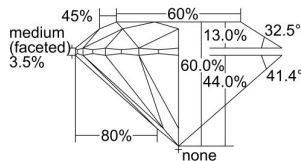

GIA®

FACSIMILE

GIA REPORT

2497784654

Verify this report at GIA.edu

GIA NATURAL DIAMOND DOSSIER®

July 01, 2024
GIA Report Number **2497784654**
Shape and Cutting Style ..... **Round Brilliant**
Measurements ..... **4.01 - 4.02 x 2.41 mm**

GRADING RESULTS

Carat Weight ..... **0.23 carat**
Color Grade ..... **F**
Clarity Grade **VS1**
Cut Grade ..... **Excellent**

ADDITIONAL GRADING INFORMATION

Polish ..... **Excellent**
Symmetry ..... **Excellent**
Fluorescence ..... **None**
Clarity Characteristics..... **Cloud, Feather, Pinpoint**
Inscription(s): GIA 2497784654

PROPORTIONS

Profile to actual proportions

GRADING SCALES

GIA COLOR SCALE	GIA CLARITY SCALE	GIA CUT SCALE	
D	FLAWLESS	EXCELLENT	
E	INTERNALLY FLAWLESS		
F		VVS₁	VERY GOOD
G	VVS₂		
H	VS₁	GOOD	
I	VS₂		
J	SI₁	FAIR	
K	SI₂		
L	I₁	POOR	
M	I₂		
N	I₃		
O			
P			
Q			
R			
S			
T			
U			
V			
W			
X			
Y			
Z