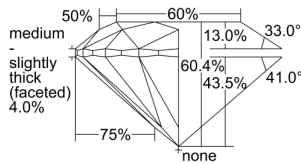

GIA®

FACSIMILE

GIA REPORT 2497785114

Verify this report at GIA.edu

GIA NATURAL DIAMOND DOSSIER®

July 01, 2024
GIA Report Number 2497785114
Shape and Cutting Style ..... Round Brilliant
Measurements ..... 4.31 - 4.34 x 2.62 mm

GRADING RESULTS

Carat Weight ..... 0.30 carat
Color Grade ..... E
Clarity Grade VVS1
Cut Grade ..... Excellent

ADDITIONAL GRADING INFORMATION

Polish ..... Excellent
Symmetry ..... Excellent
Fluorescence ..... Medium Blue
Clarity Characteristics ..... Cavity
Inscription(s): GIA 2497785114

PROPORTIONS

Profile to actual proportions

GRADING SCALES

GIA COLOR SCALE	GIA CLARITY SCALE	GIA CUT SCALE	
D	FLAWLESS	EXCELLENT	
E	INTERNALLY FLAWLESS		
F		VVS₁	VERY GOOD
G	VVS₂		
H	VS₁	GOOD	
I	VS₂		
J	SI₁	FAIR	
K	SI₂		
L	I₁	POOR	
M			
N	I₂		
O	I₃		
P			
Q			
R			
S			
T			
U			
V			
W			
X			
Y			
Z