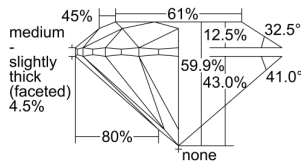

GIA®

FACSIMILE

GIA REPORT 2497785464

Verify this report at GIA.edu

GIA NATURAL DIAMOND DOSSIER®

June 28, 2024
GIA Report Number 2497785464
Shape and Cutting Style ..... Round Brilliant
Measurements ..... 4.75 - 4.76 x 2.85 mm

GRADING RESULTS

Carat Weight ..... 0.40 carat
Color Grade ..... G
Clarity Grade VS2
Cut Grade ..... Excellent

ADDITIONAL GRADING INFORMATION

Polish ..... Excellent
Symmetry ..... Excellent
Fluorescence ..... None
Clarity Characteristics ..... Cloud, Crystal
Inscription(s): GIA 2497785464

PROPORTIONS

Profile to actual proportions

GRADING SCALES

GIA COLOR SCALE	GIA CLARITY SCALE	GIA CUT SCALE	
D	FLAWLESS	EXCELLENT	
E	INTERNALLY FLAWLESS		
F		VVS₁	VERY GOOD
G	VVS₂		
H	VS₁	GOOD	
I	VS₂		
J	SI₁	FAIR	
K	SI₂		
L	I₁	POOR	
M	I₂		
N	I₃		
O			
P			
Q			
R			
S			
T			
U			
V			
W			
X			
Y			
Z