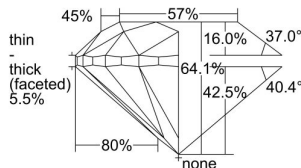

GIA®

FACSIMILE

GIA REPORT 2497786190

Verify this report at GIA.edu

GIA NATURAL DIAMOND DOSSIER®

July 01, 2024
GIA Report Number 2497786190
Shape and Cutting Style ..... Round Brilliant
Measurements ..... 4.51 - 4.57 x 2.91 mm

GRADING RESULTS

Carat Weight ..... 0.38 carat
Color Grade ..... G
Clarity Grade VS1
Cut Grade ..... Very Good

ADDITIONAL GRADING INFORMATION

Polish ..... Excellent
Symmetry ..... Very Good
Fluorescence ..... Strong Blue
Clarity Characteristics..... Cloud, Crystal, Cavity, Pinpoint
Inscription(s): GIA 2497786190

PROPORTIONS

Profile to actual proportions

GRADING SCALES

GIA COLOR SCALE	GIA CLARITY SCALE	GIA CUT SCALE
COLOURLESS	FLAWLESS	EXCELLENT
D	INTERNALLY FLAWLESS	
E	VVS₁	VERY GOOD
F		
G	VS₁	GOOD
H		
I	SI₁	FAIR
J		
K	I₁	POOR
L		
M	I₂	
N		
O	I₃	
P		
Q		
R		
S		
T		
U		
V		
W		
X		
Y		
Z