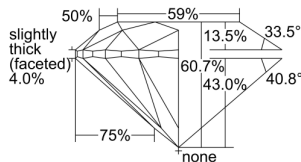

GIA®

FACSIMILE

GIA REPORT 2497787521

Verify this report at GIA.edu

GIA NATURAL DIAMOND DOSSIER®

July 01, 2024
GIA Report Number 2497787521
Shape and Cutting Style ..... Round Brilliant
Measurements ..... 3.95 - 3.97 x 2.40 mm

GRADING RESULTS

Carat Weight ..... 0.23 carat
Color Grade ..... G
Clarity Grade VS1
Cut Grade ..... Excellent

ADDITIONAL GRADING INFORMATION

Polish ..... Excellent
Symmetry ..... Excellent
Fluorescence ..... None
Clarity Characteristics ..... Cloud, Needle, Pinpoint
Inscription(s): GIA 2497787521

PROPORTIONS

GRADING SCALES

GIA COLOR SCALE	GIA CLARITY SCALE	GIA CUT SCALE	
D	FLAWLESS	EXCELLENT	
E	INTERNALLY FLAWLESS		
F		VVS₁	VERY GOOD
G	VVS₂		
H	VS₁	GOOD	
I	VS₂		
J	SI₁	FAIR	
K	SI₂		
L	I₁	POOR	
M	I₂		
N	I₃		
O			
P			
Q			
R			
S			
T			
U			
V			
W			
X			
Y			
Z