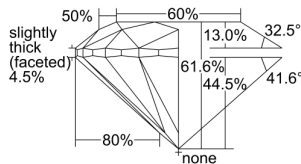

GIA®

FACSIMILE

GIA REPORT 2497787639

Verify this report at GIA.edu

GIA NATURAL DIAMOND DOSSIER®

July 01, 2024
GIA Report Number **2497787639**
Shape and Cutting Style ..... **Round Brilliant**
Measurements ..... **5.07 - 5.10 x 3.14 mm**

GRADING RESULTS

Carat Weight ..... **0.50 carat**
Color Grade ..... **I**
Clarity Grade **VVS1**
Cut Grade ..... **Excellent**

ADDITIONAL GRADING INFORMATION

Polish ..... **Excellent**
Symmetry ..... **Excellent**
Fluorescence ..... **None**
Clarity Characteristics ..... **Feather**
Inscription(s): **GIA 2497787639**

PROPORTIONS

Profile to actual proportions