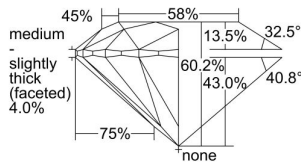

GIA®

FACSIMILE

GIA REPORT 2497790899

Verify this report at GIA.edu

GIA NATURAL DIAMOND DOSSIER®

June 28, 2024
GIA Report Number **2497790899**
Shape and Cutting Style ..... **Round Brilliant**
Measurements ..... **5.59 - 5.60 x 3.37 mm**

GRADING RESULTS

Carat Weight ..... **0.64 carat**
Color Grade ..... **L**
Clarity Grade **VVS2**
Cut Grade ..... **Excellent**

ADDITIONAL GRADING INFORMATION

Polish ..... **Excellent**
Symmetry ..... **Excellent**
Fluorescence ..... **Faint**
Clarity Characteristics ..... **Cavity**
Inscription(s): **GIA 2497790899**

PROPORTIONS

Profile to actual proportions

GRADING SCALES

GIA COLOR SCALE	GIA CLARITY SCALE	GIA CUT SCALE	
D	FLAWLESS	EXCELLENT	
E	INTERNALLY FLAWLESS		
F		VVS₁	VERY GOOD
G	VVS₂		
H	VS₁	GOOD	
I	VS₂		
J	SI₁	FAIR	
K	SI₂		
L	I₁	POOR	
M	I₂		
N	I₃		
O			
P			
Q			
R			
S			
T			
U			
V			
W			
X			
Y			
Z