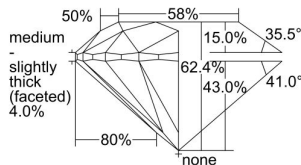

GIA®

FACSIMILE

GIA REPORT 2497795358

Verify this report at GIA.edu

GIA NATURAL DIAMOND DOSSIER®

July 01, 2024
GIA Report Number **2497795358**
Shape and Cutting Style ..... **Round Brilliant**
Measurements ..... **3.94 - 3.97 x 2.47 mm**

GRADING RESULTS

Carat Weight ..... **0.24 carat**
Color Grade ..... **G**
Clarity Grade **VS1**
Cut Grade ..... **Excellent**

ADDITIONAL GRADING INFORMATION

Polish ..... **Excellent**
Symmetry ..... **Excellent**
Fluorescence ..... **None**
Clarity Characteristics..... **Cloud, Pinpoint**
Inscription(s): **GIA 2497795358**

PROPORTIONS

Profile to actual proportions

GRADING SCALES

GIA COLOR SCALE	GIA CLARITY SCALE	GIA CUT SCALE	
D	FLAWLESS	EXCELLENT	
E	INTERNALLY FLAWLESS		
F		VVS₁	VERY GOOD
G	VVS₂		
H	VS₁	GOOD	
I	VS₂		
J	SI₁	FAIR	
K	SI₂		
L	I₁	POOR	
M	I₂		
N	I₃		
O			
P			
Q			
R			
S			
T			
U			
V			
W			
X			
Y			
Z