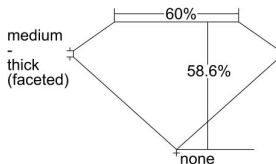

GIA®

FACSIMILE

GIA REPORT 2497795589

Verify this report at GIA.edu

GIA NATURAL DIAMOND DOSSIER®

July 02, 2024
GIA Report Number 2497795589
Shape and Cutting Style ..... Heart Brilliant
Measurements ..... 5.08 x 5.58 x 3.27 mm

GRADING RESULTS

Carat Weight ..... 0.53 carat
Color Grade ..... G
Clarity Grade VS2

ADDITIONAL GRADING INFORMATION

Polish ..... Very Good
Symmetry ..... Very Good
Fluorescence ..... None
Clarity Characteristics..... Crystal, Cloud
Inspection(s): GIA 2497795589

PROPORTIONS

Profile not to actual proportions

GRADING SCALES

GIA COLOR SCALE		GIA CLARITY SCALE			
COLORLESS	D	VERY VERY SLIGHTLY INCLUDED	FLAWLESS		
	E		INTERNALLY FLAWLESS		
	F	VERY SLIGHTLY INCLUDED	VVS₁		
	G		VVS₂		
	H		VS₁		
	NEAR COLORLESS	I	SLIGHTLY INCLUDED	VS₂	
		J		SI₁	
		FAINT	K	INCLUDED	SI₂
			L		I₁
			M		I₂
VERT LIGHT	N	INCLUDED	I₃		
	O				
	P				
	Q				
	R				
	S				
LIGHT	T				
	U				
	V				
	W				
	X				
Y					
Z