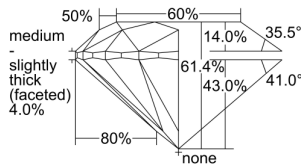

GIA®

FACSIMILE

GIA REPORT 2497796237

Verify this report at GIA.edu

GIA NATURAL DIAMOND DOSSIER®

July 26, 2024
GIA Report Number **2497796237**
Shape and Cutting Style ..... **Round Brilliant**
Measurements ..... **4.56 - 4.58 x 2.80 mm**

GRADING RESULTS

Carat Weight ..... **0.36 carat**
Color Grade ..... **I**
Clarity Grade **VS1**
Cut Grade ..... **Excellent**

ADDITIONAL GRADING INFORMATION

Polish ..... **Excellent**
Symmetry ..... **Excellent**
Fluorescence ..... **None**
Clarity Characteristics..... **Feather, Pinpoint**
Inscription(s): **GIA 2497796237**

PROPORTIONS

Profile to actual proportions

GRADING SCALES

GIA COLOR SCALE	GIA CLARITY SCALE	GIA CUT SCALE	
D	FLAWLESS	EXCELLENT	
E	INTERNALLY FLAWLESS		
F		VVS₁	VERY GOOD
G	VVS₂		
H	VS₁	GOOD	
I	VS₂		
J	SI₁	FAIR	
K	SI₂		
L	I₁	POOR	
M	I₂		
N	I₃		
O			
P			
Q			
R			
S			
T			
U			
V			
W			
X			
Y			
Z