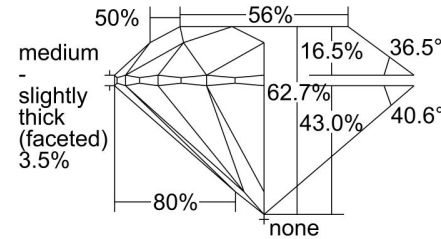

GIA NATURAL DIAMOND GRADING REPORT

July 01, 2024  
 GIA Report Number ..... 2497796303  
 Shape and Cutting Style ..... Round Brilliant  
 Measurements ..... 6.99 - 7.03 x 4.40 mm

GRADING RESULTS

Carat Weight ..... 1.33 carat  
 Color Grade ..... H  
 Clarity Grade ..... SI2  
 Cut Grade ..... Excellent

PROPORTIONS

Profile to actual proportions

CLARITY CHARACTERISTICS

KEY TO SYMBOLS\*

- Twinning Wisp
- Needle
- Cloud
- Crystal
- Feather

\* Red symbols denote internal characteristics (inclusions). Green or black symbols denote external characteristics (blemishes). Diagram is an approximate representation of the diamond, and symbols shown indicate type, position, and approximate size of clarity characteristics. All clarity characteristics may not be shown. Details of finish are not shown.