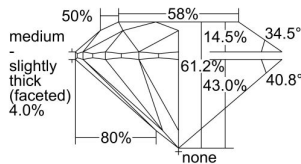

GIA®

FACSIMILE

GIA REPORT 2497796356

Verify this report at GIA.edu

GIA NATURAL DIAMOND DOSSIER®

July 01, 2024
GIA Report Number **2497796356**
Shape and Cutting Style ..... **Round Brilliant**
Measurements ..... **4.30 - 4.32 x 2.64 mm**

GRADING RESULTS

Carat Weight ..... **0.30 carat**
Color Grade ..... **F**
Clarity Grade **VS2**
Cut Grade ..... **Excellent**

ADDITIONAL GRADING INFORMATION

Polish ..... **Excellent**
Symmetry ..... **Excellent**
Fluorescence ..... **None**
Clarity Characteristics ..... **Crystal, Cloud**
Inscription(s): **GIA 2497796356**

PROPORTIONS

Profile to actual proportions

GRADING SCALES

GIA COLOR SCALE

COLORESS	D
	E
	F
	G
	H
	I
	J
NEAR COLORESS	K
	L
FAINT	M
	N
	O
	P
	Q
VERY LIGHT	R
	S
	T
	U
	V
	W
	X
	Y
LIGHT	Z

GIA CLARITY SCALE

FLAWLESS	VERY VERY SLIGHTLY INCLUDED	VS₁	VS₂	VS₁	VS₂	SL₁	SL₂	I₁	I₂	I₃		
											FLAWLESS	INTERNALLY FLAWLESS

GIA CUT SCALE

EXCELLENT
VERY GOOD
GOOD
FAIR
POOR