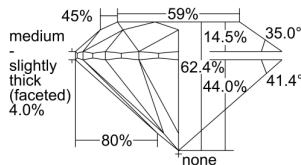

GIA®

FACSIMILE

GIA REPORT 2497802624

Verify this report at gia.edu

GIA NATURAL DIAMOND DOSSIER®

July 02, 2024
GIA Report Number **2497802624**
Shape and Cutting Style ..... **Round Brilliant**
Measurements ..... **5.53 - 5.55 x 3.46 mm**

GRADING RESULTS

Carat Weight ..... **0.65 carat**
Color Grade ..... **G**
Clarity Grade **VVS2**
Cut Grade ..... **Excellent**

ADDITIONAL GRADING INFORMATION

Polish ..... **Excellent**
Symmetry ..... **Excellent**
Fluorescence ..... **None**
Clarity Characteristics..... **Pinpoint, Cloud**
Inscription(s): GIA 2497802624

PROPORTIONS

Profile to actual proportions