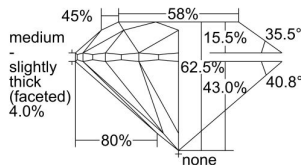

GIA®

FACSIMILE

GIA REPORT 2497803808

Verify this report at GIA.edu

GIA NATURAL DIAMOND DOSSIER®

July 01, 2024
GIA Report Number **2497803808**
Shape and Cutting Style ..... **Round Brilliant**
Measurements ..... **4.66 - 4.69 x 2.92 mm**

GRADING RESULTS

Carat Weight ..... **0.40 carat**
Color Grade ..... **F**
Clarity Grade **S12**
Cut Grade ..... **Excellent**

ADDITIONAL GRADING INFORMATION

Polish ..... **Excellent**
Symmetry ..... **Excellent**
Fluorescence ..... **None**
Clarity Characteristics..... **Cloud, Crystal**
Inscription(s): **GIA 2497803808**

PROPORTIONS

Profile to actual proportions