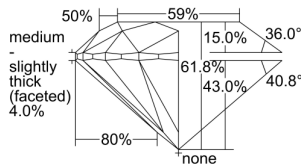

GIA®

FACSIMILE

GIA REPORT 2497804124

Verify this report at GIA.edu

GIA NATURAL DIAMOND DOSSIER®

July 01, 2024
GIA Report Number **2497804124**
Shape and Cutting Style ..... **Round Brilliant**
Measurements ..... **4.41 - 4.44 x 2.73 mm**

GRADING RESULTS

Carat Weight ..... **0.33 carat**
Color Grade ..... **F**
Clarity Grade **VS1**
Cut Grade ..... **Excellent**

ADDITIONAL GRADING INFORMATION

Polish ..... **Excellent**
Symmetry ..... **Excellent**
Fluorescence ..... **None**
Clarity Characteristics ..... **Crystal**
Inscription(s): **GIA 2497804124**

PROPORTIONS

Profile to actual proportions

GRADING SCALES

GIA COLOR SCALE	GIA CLARITY SCALE	GIA CUT SCALE	
D	FLAWLESS	EXCELLENT	
E	INTERNALLY FLAWLESS		
F		VVS₁	VERY GOOD
G	VVS₂		
H	VS₁	GOOD	
I	VS₂		
J	SI₁	FAIR	
K	SI₂		
L	I₁	POOR	
M	I₂		
N	I₃		
O			
P			
Q			
R			
S			
T			
U			
V			
W			
X			
Y			
Z