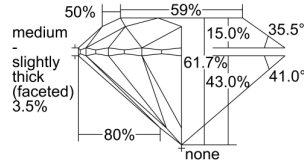

GIA®

FACSIMILE

GIA REPORT 2497804138

Verify this report at GIA.edu

GIA NATURAL DIAMOND DOSSIER®

July 02, 2024
GIA Report Number **2497804138**
Shape and Cutting Style ..... **Round Brilliant**
Measurements ..... **4.53 - 4.56 x 2.80 mm**

GRADING RESULTS

Carat Weight ..... **0.35 carat**
Color Grade ..... **F**
Clarity Grade ..... **Flawless**
Cut Grade ..... **Excellent**

ADDITIONAL GRADING INFORMATION

Polish ..... **Excellent**
Symmetry ..... **Excellent**
Fluorescence ..... **None**
Clarity Characteristics ..... **None**
Inscription(s): **GIA 2497804138**

PROPORTIONS

Profile to actual proportions

GRADING SCALES

GIA COLOR SCALE	GIA CLARITY SCALE	GIA CUT SCALE	
D	FLAWLESS	EXCELLENT	
E	INTERNALLY FLAWLESS		
F		VVS₁	VERY GOOD
G	VVS₂		
H	VS₁	GOOD	
I	VS₂		
J	SI₁	FAIR	
K	SI₂		
L	I₁	POOR	
M	I₂		
N	I₃		
O			
P			
Q			
R			
S			
T			
U			
V			
W			
X			
Y			
Z