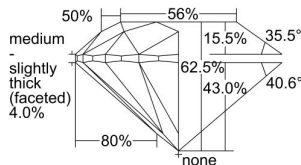

GIA®

FACSIMILE

GIA REPORT 2497804999

Verify this report at GIA.edu

GIA NATURAL DIAMOND DOSSIER®

July 02, 2024
GIA Report Number **2497804999**
Shape and Cutting Style ..... **Round Brilliant**
Measurements ..... **4.28 - 4.30 x 2.68 mm**

GRADING RESULTS

Carat Weight ..... **0.30 carat**
Color Grade ..... **F**
Clarity Grade **VS1**
Cut Grade ..... **Excellent**

ADDITIONAL GRADING INFORMATION

Polish ..... **Excellent**
Symmetry ..... **Excellent**
Fluorescence ..... **None**
Clarity Characteristics..... **Crystal, Cloud, Needle, Pinpoint**
Inscription(s): **GIA 2497804999**

PROPORTIONS

Profile to actual proportions