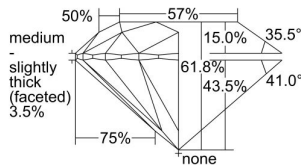

GIA®

FACSIMILE

GIA REPORT 2497805507

Verify this report at GIA.edu

GIA NATURAL DIAMOND DOSSIER®

July 03, 2024
GIA Report Number **2497805507**
Shape and Cutting Style ..... **Round Brilliant**
Measurements ..... **5.09 - 5.10 x 3.15 mm**

GRADING RESULTS

Carat Weight ..... **0.50 carat**
Color Grade ..... **F**
Clarity Grade **S11**
Cut Grade ..... **Excellent**

ADDITIONAL GRADING INFORMATION

Polish ..... **Excellent**
Symmetry ..... **Excellent**
Fluorescence ..... **None**
Clarity Characteristics..... **Cloud, Crystal, Feather**
Inscription(s): **GIA 2497805507**

PROPORTIONS

Profile to actual proportions

GRADING SCALES

GIA COLOR SCALE	GIA CLARITY SCALE	GIA CUT SCALE	
D	FLAWLESS	EXCELLENT	
E	INTERNALLY FLAWLESS		
F		VVS₁	VERY GOOD
G	VVS₂		
H	VS₁	GOOD	
I	VS₂		
J	S1₁	FAIR	
K	S1₂		
L	I₁	POOR	
M	I₂		
N	I₃		
O			
P			
Q			
R			
S			
T			
U			
V			
W			
X			
Y			
Z