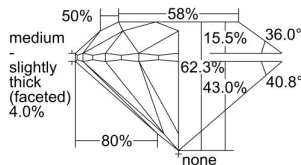

GIA®

FACSIMILE

GIA REPORT 2497809646

Verify this report at GIA.edu

GIA NATURAL DIAMOND DOSSIER®

July 03, 2024
GIA Report Number 2497809646
Shape and Cutting Style ..... Round Brilliant
Measurements ..... 5.64 - 5.68 x 3.53 mm

GRADING RESULTS

Carat Weight ..... 0.70 carat
Color Grade ..... F
Clarity Grade VS2
Cut Grade ..... Excellent

ADDITIONAL GRADING INFORMATION

Polish ..... Excellent
Symmetry ..... Excellent
Fluorescence ..... None
Clarity Characteristics ..... Cloud, Crystal
Inscription(s): GIA 2497809646

PROPORTIONS

Profile to actual proportions

GRADING SCALES

GIA COLOR SCALE

COLORED	D
	E
	F
	G
	H
	I
	J
NEAR COLORLESS	K
	L
	M
	N
	O
	P
	Q
	R
	S
	T
	U
	V
	W
	X
	Y
LIGHT	Z

GIA CLARITY SCALE

VERY VERY SLIGHTLY INCLUDED	FLAWLESS
	INTERNALLY FLAWLESS
VERY SLIGHTLY INCLUDED	VVS₁
	VVS₂
SLIGHTLY INCLUDED	VS₁
	VS₂
INCLUDED	SI₁
	SI₂
	I₁
	I₂
	I₃

GIA CUT SCALE

EXCELLENT
VERY GOOD
GOOD
FAIR
POOR