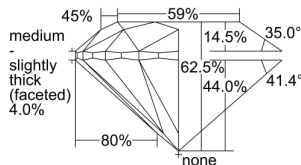

GIA®

FACSIMILE

GIA REPORT 2497810024

Verify this report at GIA.edu

GIA NATURAL DIAMOND DOSSIER®

July 02, 2024
GIA Report Number **2497810024**
Shape and Cutting Style ..... **Round Brilliant**
Measurements ..... **5.14 - 5.17 x 3.22 mm**

GRADING RESULTS

Carat Weight ..... **0.53 carat**
Color Grade ..... **D**
Clarity Grade **VS2**
Cut Grade ..... **Excellent**

ADDITIONAL GRADING INFORMATION

Polish ..... **Excellent**
Symmetry ..... **Excellent**
Fluorescence ..... **None**
Clarity Characteristics ..... **Cloud, Crystal**
Inscription(s): **GIA 2497810024**

PROPORTIONS

Profile to actual proportions