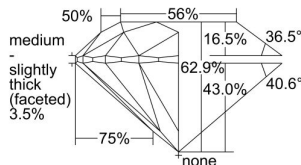

GIA®

FACSIMILE

GIA REPORT 2497812720

Verify this report at GIA.edu

GIA NATURAL DIAMOND DOSSIER®

July 02, 2024
GIA Report Number 2497812720
Shape and Cutting Style ..... Round Brilliant
Measurements ..... 5.00 - 5.07 x 3.17 mm

GRADING RESULTS

Carat Weight ..... 0.50 carat
Color Grade ..... E
Clarity Grade S11
Cut Grade ..... Excellent

ADDITIONAL GRADING INFORMATION

Polish ..... Excellent
Symmetry ..... Very Good
Fluorescence ..... None
Clarity Characteristics ..... Cloud
Inscription(s): GIA 2497812720

PROPORTIONS

Profile to actual proportions