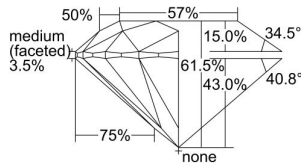

GIA®

FACSIMILE

GIA REPORT 2497812968

Verify this report at GIA.edu

GIA NATURAL DIAMOND DOSSIER®

July 02, 2024
GIA Report Number 2497812968
Shape and Cutting Style ..... Round Brilliant
Measurements ..... 4.48 - 4.51 x 2.76 mm

GRADING RESULTS

Carat Weight ..... 0.34 carat
Color Grade ..... E
Clarity Grade VS1
Cut Grade ..... Excellent

ADDITIONAL GRADING INFORMATION

Polish ..... Excellent
Symmetry ..... Excellent
Fluorescence ..... None
Clarity Characteristics ..... Cloud
Inscription(s): GIA 2497812968

PROPORTIONS

Profile to actual proportions

GRADING SCALES

GIA COLOR SCALE

COLORED	D
	E
	F
	G
	H
	I
	J
NEAR COLORLESS	K
	L
Faint	M
	N
	O
	P
	Q
	R
	S
	T
	U
	V
	W
	X
	Y
Light	Z

GIA CLARITY SCALE

FLAWLESS	INTERNAL FLAWLESS	
		EXCELLENT
VERY VERY SLIGHTLY INCLUDED	VVS₁	
	VVS₂	
VERY SLIGHTLY INCLUDED	VS₁	
	VS₂	
SLIGHTLY INCLUDED	SI₁	
	SI₂	
INCLUDED	I₁	
	I₂	
	I₃	

GIA CUT SCALE

EXCELLENT
VERY GOOD
GOOD
FAIR
POOR