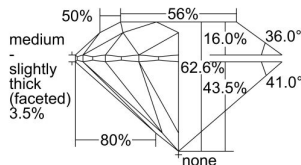

GIA®

FACSIMILE

GIA REPORT 2497813473

Verify this report at GIA.edu

GIA NATURAL DIAMOND DOSSIER®

July 02, 2024
GIA Report Number **2497813473**
Shape and Cutting Style ..... **Round Brilliant**
Measurements ..... **5.12 - 5.16 x 3.22 mm**

GRADING RESULTS

Carat Weight ..... **0.52 carat**
Color Grade ..... **F**
Clarity Grade **VVS2**
Cut Grade ..... **Excellent**

ADDITIONAL GRADING INFORMATION

Polish ..... **Excellent**
Symmetry ..... **Excellent**
Fluorescence ..... **None**
Clarity Characteristics ..... **Pinpoint**
Inscription(s): **GIA 2497813473**

PROPORTIONS

Profile to actual proportions

GRADING SCALES

GIA COLOR SCALE

COLORLESS	D
	E
	F
	G
	H
	I
	J
NEAR COLORLESS	K
	L
Faint	M
	N
	O
	P
	Q
	R
	S
	T
	U
	V
	W
	X
	Y
Light	Z

GIA CLARITY SCALE

FLAWLESS	VERY VERY SLIGHTLY INCLUDED	VVS₁	
			VVS₂
INTERNALLY FLAWLESS	VERY SLIGHTLY INCLUDED	VS₁	
		VS₂	
SLIGHTLY INCLUDED	SLIGHTLY INCLUDED	SI₁	
		SI₂	
INCLUDED	INCLUDED	I₁	
		I₂	
		I₃	

GIA CUT SCALE

EXCELLENT	VERY GOOD	GOOD	FAIR	POOR