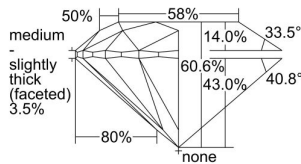

GIA®

FACSIMILE

GIA REPORT 2497820422

Verify this report at GIA.edu

GIA NATURAL DIAMOND DOSSIER®

July 03, 2024
GIA Report Number 2497820422
Shape and Cutting Style ..... Round Brilliant
Measurements ..... 6.00 - 6.02 x 3.64 mm

GRADING RESULTS

Carat Weight ..... 0.80 carat
Color Grade ..... H
Clarity Grade VS1
Cut Grade ..... Excellent

ADDITIONAL GRADING INFORMATION

Polish ..... Excellent
Symmetry ..... Excellent
Fluorescence ..... None
Clarity Characteristics ..... Crystal, Pinpoint
Inscription(s): GIA 2497820422

PROPORTIONS

Profile to actual proportions

GRADING SCALES

GIA COLOR SCALE

COLORLESS	D
	E
	F
	G
	H
	I
	J
NEAR COLORLESS	K
	L
FAINT	M
	N
	O
	P
VERY LIGHT	R
	S
	T
	U
	V
LIGHT	W
	X
	Y
	Z

GIA CLARITY SCALE

FLAWLESS	VERY VERY SLIGHTLY INCLUDED	VVS₁	
			VVS₂
INTERNALLY FLAWLESS	VERY SLIGHTLY INCLUDED	VS₁	
		VS₂	
SLIGHTLY INCLUDED	INCLUDED	SI₁	
		SI₂	
I₁	I₂	I₃	

GIA CUT SCALE

EXCELLENT
VERY GOOD
GOOD
FAIR
POOR