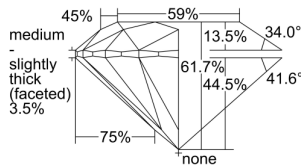

GIA®

FACSIMILE

GIA REPORT 2497820659

Verify this report at GIA.edu

GIA NATURAL DIAMOND DOSSIER®

July 09, 2024
GIA Report Number 2497820659
Shape and Cutting Style ..... Round Brilliant
Measurements ..... 4.30 - 4.32 x 2.66 mm

GRADING RESULTS

Carat Weight ..... 0.30 carat
Color Grade ..... H
Clarity Grade VS1
Cut Grade ..... Excellent

ADDITIONAL GRADING INFORMATION

Polish ..... Excellent
Symmetry ..... Excellent
Fluorescence ..... Medium Blue
Clarity Characteristics ..... Crystal, Pinpoint
Inscription(s): GIA 2497820659

PROPORTIONS

Profile to actual proportions

GRADING SCALES

GIA COLOR SCALE	GIA CLARITY SCALE	GIA CUT SCALE	
D	FLAWLESS	EXCELLENT	
E	INTERNALLY FLAWLESS		
F		VVS₁	VERY GOOD
G	VVS₂		
H	VS₁	GOOD	
I	VS₂		
J	SI₁	FAIR	
K	SI₂		
L	I₁	POOR	
M	I₂		
N	I₃		
O			
P			
Q			
R			
S			
T			
U			
V			
W			
X			
Y			
Z