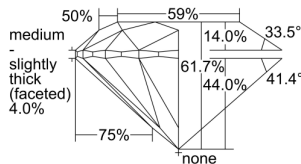

GIA®

FACSIMILE

GIA REPORT 2497822645

Verify this report at GIA.edu

GIA NATURAL DIAMOND DOSSIER®

July 03, 2024
GIA Report Number 2497822645
Shape and Cutting Style ..... Round Brilliant
Measurements ..... 4.61 - 4.64 x 2.85 mm

GRADING RESULTS

Carat Weight ..... 0.37 carat
Color Grade I
Clarity Grade VS2
Cut Grade ..... Excellent

ADDITIONAL GRADING INFORMATION

Polish ..... Excellent
Symmetry ..... Excellent
Fluorescence ..... None
Clarity Characteristics ..... Cloud, Crystal
Inscription(s): GIA 2497822645

PROPORTIONS

Profile to actual proportions

GRADING SCALES

GIA COLOR SCALE	GIA CLARITY SCALE	GIA CUT SCALE
D	FLAWLESS	EXCELLENT
E	FLAWLESS	
F	INTERNALLY FLAWLESS	VERY GOOD
G	FLAWLESS	
H	VVS₁	GOOD
I	VVS₂	
J	VS₁	FAIR
K	VS₂	
L	SI₁	POOR
M	SI₂	
N	I₁	
O	I₂	
P	I₃	
Q		
R		
S		
T		
U		
V		
W		
X		
Y		
Z