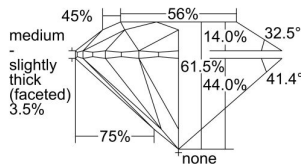

GIA®

FACSIMILE

GIA REPORT 2497822707

Verify this report at GIA.edu

GIA NATURAL DIAMOND DOSSIER®

July 03, 2024
GIA Report Number **2497822707**
Shape and Cutting Style ..... **Round Brilliant**
Measurements ..... **4.46 - 4.49 x 2.75 mm**

GRADING RESULTS

Carat Weight ..... **0.33 carat**
Color Grade ..... **H**
Clarity Grade **VS1**
Cut Grade ..... **Excellent**

ADDITIONAL GRADING INFORMATION

Polish ..... **Excellent**
Symmetry ..... **Excellent**
Fluorescence ..... **None**
Clarity Characteristics..... **Cloud, Pinpoint**
Inscription(s): **GIA 2497822707**

PROPORTIONS

Profile to actual proportions

GRADING SCALES

GIA COLOR SCALE

COLORLESS	D
	E
	F
	G
	H
	I
	J
NEAR COLORLESS	K
	L
FAIN	M
	N
	O
	P
VERY LIGHT	Q
	R
	S
	T
	U
	V
LIGHT	W
	X
	Y
	Z

GIA CLARITY SCALE

FLAWLESS	VERY VERY SLIGHTLY INCLUDED	VS₁	VS₂	SLIGHTLY INCLUDED	SI₁	SI₂	I₁	I₂	I₃	
										VERY SLIGHTLY INCLUDED
INTERNALLY FLAWLESS										

GIA CUT SCALE

EXCELLENT
VERY GOOD
GOOD
FAIR
POOR