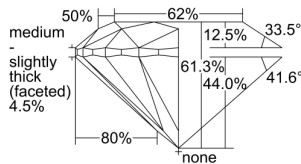

GIA®

FACSIMILE

GIA REPORT 2497824204

Verify this report at GIA.edu

GIA NATURAL DIAMOND DOSSIER®

July 03, 2024
GIA Report Number 2497824204
Shape and Cutting Style ..... Round Brilliant
Measurements ..... 4.27 - 4.30 x 2.63 mm

GRADING RESULTS

Carat Weight ..... 0.30 carat
Color Grade ..... F
Clarity Grade S11
Cut Grade ..... Excellent

ADDITIONAL GRADING INFORMATION

Polish ..... Excellent
Symmetry ..... Excellent
Fluorescence ..... None
Clarity Characteristics..... Crystal, Cloud, Feather
Inscription(s): GIA 2497824204

PROPORTIONS

Profile to actual proportions

GRADING SCALES

GIA COLOR SCALE	GIA CLARITY SCALE	GIA CUT SCALE	
D	FLAWLESS	EXCELLENT	
E	INTERNALLY FLAWLESS		
F		VVS₁	VERY GOOD
G	VVS₂		
H	VS₁	GOOD	
I	VS₂		
J	S1₁	FAIR	
K	S1₂		
L	I₁	POOR	
M	I₂		
N	I₃		
O			
P			
Q			
R			
S			
T			
U			
V			
W			
X			
Y			
Z