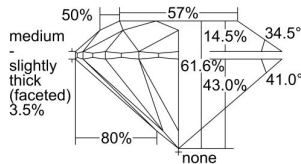

GIA®

FACSIMILE

GIA REPORT 2497826366

Verify this report at GIA.edu

GIA NATURAL DIAMOND DOSSIER®

July 04, 2024
GIA Report Number **2497826366**
Shape and Cutting Style ..... **Round Brilliant**
Measurements ..... **4.51 - 4.54 x 2.79 mm**

GRADING RESULTS

Carat Weight ..... **0.35 carat**
Color Grade ..... **E**
Clarity Grade **VVS2**
Cut Grade ..... **Excellent**

ADDITIONAL GRADING INFORMATION

Polish ..... **Excellent**
Symmetry ..... **Excellent**
Fluorescence ..... **Faint**
Clarity Characteristics ..... **Pinpoint**
Inscription(s): **GIA 2497826366**

PROPORTIONS

Profile to actual proportions

GRADING SCALES

GIA COLOR SCALE	GIA CLARITY SCALE	GIA CUT SCALE	
D	FLAWLESS	EXCELLENT	
E	INTERNALLY FLAWLESS		
F		VVS₁	VERY GOOD
G	VVS₂		
H	VS₁	GOOD	
I	VS₂		
J	SI₁	FAIR	
K	SI₂		
L	I₁	POOR	
M	I₂		
N	I₃		
O			
P			
Q			
R			
S			
T			
U			
V			
W			
X			
Y			
Z