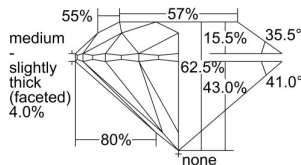

GIA®

FACSIMILE

GIA REPORT 2497826387

Verify this report at GIA.edu

GIA NATURAL DIAMOND DOSSIER®

July 03, 2024
GIA Report Number **2497826387**
Shape and Cutting Style ..... **Round Brilliant**
Measurements ..... **4.48 - 4.51 x 2.81 mm**

GRADING RESULTS

Carat Weight ..... **0.35 carat**
Color Grade ..... **I**
Clarity Grade **VVS1**
Cut Grade ..... **Excellent**

ADDITIONAL GRADING INFORMATION

Polish ..... **Excellent**
Symmetry ..... **Excellent**
Fluorescence ..... **None**
Clarity Characteristics ..... **Cloud**
Inscription(s): **GIA 2497826387**

PROPORTIONS

Profile to actual proportions

GRADING SCALES

GIA COLOR SCALE

COLORED	D
	E
	F
	G
	H
	I
	J
NEAR COLORLESS	K
	L
	M
	N
	O
	P
	Q
	R
	S
	T
	U
	V
	W
	X
	Y
	Z

GIA CLARITY SCALE

VERY VERY SLIGHTLY INCLUDED	FLAWLESS
	INTERNALLY FLAWLESS
VERY SLIGHTLY INCLUDED	VVS₁
	VVS₂
SLIGHTLY INCLUDED	VS₁
	VS₂
INCLUDED	SI₁
	SI₂
	I₁
	I₂
	I₃

GIA CUT SCALE

EXCELLENT
VERY GOOD
GOOD
FAIR
POOR