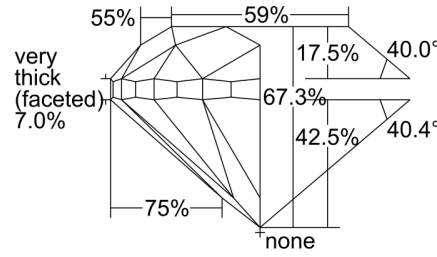

GIA NATURAL DIAMOND GRADING REPORT

July 09, 2024  
 GIA Report Number ..... 2497828682  
 Shape and Cutting Style ..... Round Brilliant  
 Measurements ..... 6.01 - 6.11 x 4.08 mm

GRADING RESULTS

Carat Weight ..... 1.01 carat  
 Color Grade ..... I  
 Clarity Grade ..... VS2  
 Cut Grade ..... Good

ADDITIONAL GRADING INFORMATION

Polish ..... Excellent  
 Symmetry ..... Very Good  
 Fluorescence ..... Medium Blue  
 Inscription(s): GIA 2497828682  
**Comments:** Internal graining is not shown.

PROPORTIONS

Profile to actual proportions

CLARITY CHARACTERISTICS

KEY TO SYMBOLS\*

-  Cloud
-  Feather
-  Crystal
-  Pinpoint

\* Red symbols denote internal characteristics (inclusions). Green or black symbols denote external characteristics (blemishes). Diagram is an approximate representation of the diamond, and symbols shown indicate type, position, and approximate size of clarity characteristics. All clarity characteristics may not be shown. Details of finish are not shown.