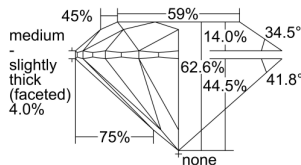

GIA®

FACSIMILE

GIA REPORT 2497829034

Verify this report at GIA.edu

GIA NATURAL DIAMOND DOSSIER®

July 09, 2024
GIA Report Number 2497829034
Shape and Cutting Style ..... Round Brilliant
Measurements ..... 4.28 - 4.31 x 2.69 mm

GRADING RESULTS

Carat Weight ..... 0.30 carat
Color Grade I
Clarity Grade VS2
Cut Grade ..... Excellent

ADDITIONAL GRADING INFORMATION

Polish ..... Excellent
Symmetry ..... Excellent
Fluorescence ..... Medium Blue
Clarity Characteristics ..... Crystal
Inscription(s): GIA 2497829034

PROPORTIONS

Profile to actual proportions

GRADING SCALES

GIA COLOR SCALE

COLOREDNESS	D
	E
	F
	G
	H
	I
	J
NEAR COLORLESS	K
	L
Faint	M
	N
	O
	P
Very Light	Q
	R
	S
	T
	U
	V
Light	W
	X
	Y
	Z

GIA CLARITY SCALE

VERY VERY SLIGHTLY INCLUDED	FLAWLESS
	INTERNALLY FLAWLESS
VERY SLIGHTLY INCLUDED	VVS₁
	VVS₂
SLIGHTLY INCLUDED	VS₁
	VS₂
INCLUDED	SI₁
	SI₂
	I₁
	I₂
	I₃

GIA CUT SCALE

EXCELLENT
VERY GOOD
GOOD
FAIR
POOR