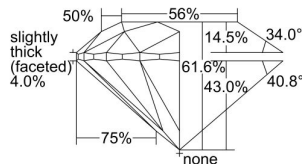

GIA®

FACSIMILE

GIA REPORT 2497830191

Verify this report at GIA.edu

GIA NATURAL DIAMOND DOSSIER®

July 09, 2024
GIA Report Number 2497830191
Shape and Cutting Style ..... Round Brilliant
Measurements ..... 4.49 - 4.50 x 2.77 mm

GRADING RESULTS

Carat Weight ..... 0.34 carat
Color Grade ..... E
Clarity Grade VS2
Cut Grade ..... Excellent

ADDITIONAL GRADING INFORMATION

Polish ..... Excellent
Symmetry ..... Excellent
Fluorescence ..... None
Clarity Characteristics ..... Cloud, Crystal
Inscription(s): GIA 2497830191

PROPORTIONS

Profile to actual proportions

GRADING SCALES

GIA COLOR SCALE	GIA CLARITY SCALE	GIA CUT SCALE	
D	FLAWLESS	EXCELLENT	
E	INTERNALLY FLAWLESS		
F		VVS₁	VERY GOOD
G	VVS₂		
H	VS₁	GOOD	
I	VS₂		
J	SI₁	FAIR	
K	SI₂		
L	I₁	POOR	
M	I₂		
N	I₃		
O			
P			
Q			
R			
S			
T			
U			
V			
W			
X			
Y			
Z