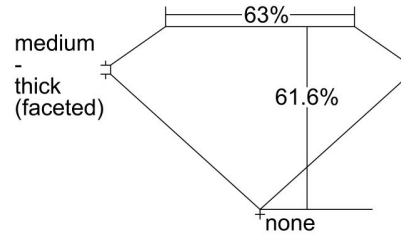

GIA NATURAL DIAMOND GRADING REPORT

July 25, 2024  
 GIA Report Number ..... 2497832022  
 Shape and Cutting Style ..... Pear Brilliant  
 Measurements ..... 9.84 x 6.08 x 3.74 mm

GRADING RESULTS

Carat Weight ..... 1.32 carat  
 Color Grade ..... G  
 Clarity Grade ..... SI1

PROPORTIONS

Profile not to actual proportions

CLARITY CHARACTERISTICS

KEY TO SYMBOLS\*

-  Twinning Wisp
-  Feather

GRADING SCALES

GIA COLOR SCALE		GIA CLARITY SCALE	
COLOURLESS	D	VERY VERY SLIGHTLY INCLUDED	FLAWLESS
	E		INTERNALLY FLAWLESS
	F		VVS <sub>1</sub>
NEAR COLOURLESS	G	VERY SLIGHTLY INCLUDED	VVS <sub>2</sub>
	H		VS <sub>1</sub>
	I		VS <sub>2</sub>
FANT	J	SLIGHTLY INCLUDED	SI <sub>1</sub>
	K		SI <sub>2</sub>
	L		I <sub>1</sub>
VERY LIGHT	M	INCLUDED	I <sub>2</sub>
	N		I <sub>3</sub>
	O		
LIGHT	P		
	Q		
	R		
	S		
	T		
	U		
	V		
	W		
X			
Y			
Z			