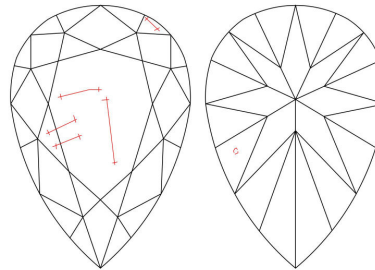

GIA NATURAL DIAMOND GRADING REPORT

July 25, 2024  
 GIA Report Number ..... 2497832022  
 Shape and Cutting Style ..... Pear Brilliant  
 Measurements ..... 9.84 x 6.08 x 3.74 mm

GRADING RESULTS

Carat Weight ..... 1.32 carat  
 Color Grade ..... G  
 Clarity Grade ..... SI1

PROPORTIONS

Profile not to actual proportions

CLARITY CHARACTERISTICS

KEY TO SYMBOLS\*

-  Twinning Wisp
-  Feather

GRADING SCALES

GIA COLOR SCALE		GIA CLARITY SCALE	
COLOURLESS	D	VERY VERY SLIGHTLY INCLUDED	FLAWLESS
	E		INTERNALLY FLAWLESS
	F		VVS <sub>1</sub>
NEAR COLOURLESS	G	VERY SLIGHTLY INCLUDED	VVS <sub>2</sub>
	H		VS <sub>1</sub>
	I		VS <sub>2</sub>
FANT	J	SLIGHTLY INCLUDED	SI <sub>1</sub>
	K		SI <sub>2</sub>
	L		I <sub>1</sub>
VERY LIGHT	M	INCLUDED	I <sub>2</sub>
	N		I <sub>3</sub>
	O		
LIGHT	P		
	Q		
	R		
	S		
	T		
	U		
	V		
	W		
X			
Y			
Z			

 THE SECURITY FEATURES IN THIS DOCUMENT, INCLUDING THE HOLOGRAM, SECURITY SCREEN AND MICROPRINT LINES, IN ADDITION TO THOSE NOT LISTED, EXCEED DOCUMENT SECURITY INDUSTRY GUIDELINES.

\* Red symbols denote internal characteristics (inclusions). Green or black symbols denote external characteristics (blemishes). Diagram is an approximate representation of the diamond, and symbols shown indicate type, position, and approximate size of clarity characteristics. All clarity characteristics may not be shown. Details of finish are not shown.