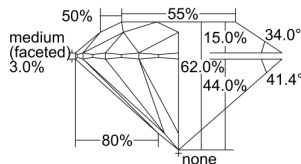

GIA®

FACSIMILE

GIA REPORT 2497834195

Verify this report at GIA.edu

GIA NATURAL DIAMOND DOSSIER®

July 04, 2024
GIA Report Number 2497834195
Shape and Cutting Style ..... Round Brilliant
Measurements ..... 5.26 - 5.29 x 3.27 mm

GRADING RESULTS

Carat Weight ..... 0.55 carat
Color Grade ..... G
Clarity Grade S11
Cut Grade ..... Excellent

ADDITIONAL GRADING INFORMATION

Polish ..... Excellent
Symmetry ..... Excellent
Fluorescence ..... None
Clarity Characteristics..... Cloud, Feather, Crystal
Inscription(s): GIA 2497834195

PROPORTIONS

Profile to actual proportions

GRADING SCALES

GIA COLOR SCALE

COLOREDNESS	D
	E
	F
	G
	H
	I
	J
NEAR COLORLESS	K
	L
Faint	M
	N
	O
	P
	Q
	R
	S
	T
	U
	V
	W
	X
	Y
LIGHT	Z

GIA CLARITY SCALE

FLAWLESS	INTERNAL FLAWLESS	EXCELLENT	
VERY VERY SLIGHTLY INCLUDED	VVS₁	VERY GOOD	
	VVS₂		
VERY SLIGHTLY INCLUDED	VS₁	GOOD	
	VS₂		
SLIGHTLY INCLUDED	SI₁	FAIR	
	SI₂		
INCLUDED	I₁	POOR	
	I₂		
	I₃