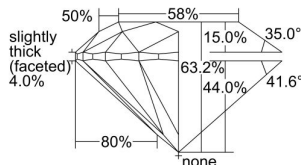

GIA®

FACSIMILE

GIA REPORT 2497834843

Verify this report at GIA.edu

GIA NATURAL DIAMOND DOSSIER®

July 23, 2024
GIA Report Number 2497834843
Shape and Cutting Style ..... Round Brilliant
Measurements ..... 5.98 - 6.02 x 3.79 mm

GRADING RESULTS

Carat Weight ..... 0.84 carat
Color Grade I
Clarity Grade SI2
Cut Grade ..... Excellent

ADDITIONAL GRADING INFORMATION

Polish ..... Excellent
Symmetry ..... Excellent
Fluorescence ..... None
Clarity Characteristics ..... Feather, Cloud, Crystal
Inscription(s): GIA 2497834843

PROPORTIONS

Profile to actual proportions