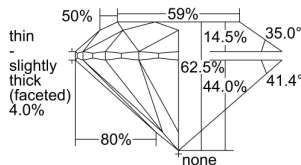

GIA®

FACSIMILE

GIA REPORT 2497834855

Verify this report at GIA.edu

GIA NATURAL DIAMOND DOSSIER®

July 05, 2024
GIA Report Number 2497834855
Shape and Cutting Style ..... Round Brilliant
Measurements ..... 5.75 - 5.79 x 3.61 mm

GRADING RESULTS

Carat Weight ..... 0.74 carat
Color Grade I
Clarity Grade VS1
Cut Grade ..... Excellent

ADDITIONAL GRADING INFORMATION

Polish ..... Excellent
Symmetry ..... Excellent
Fluorescence ..... Faint
Clarity Characteristics ..... Cloud, Pinpoint
Inscription(s): GIA 2497834855

PROPORTIONS

Profile to actual proportions

GRADING SCALES

GIA COLOR SCALE	GIA CLARITY SCALE	GIA CUT SCALE	
D	FLAWLESS	EXCELLENT	
E	INTERNALLY FLAWLESS		
F		VVS₁	VERY GOOD
G	VVS₂		
H	VS₁	GOOD	
I	VS₂		
J	SI₁	FAIR	
K	SI₂		
L	I₁	POOR	
M	I₂		
N	I₃		
O			
P			
Q			
R			
S			
T			
U			
V			
W			
X			
Y			
Z