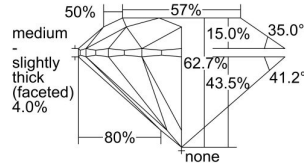

GIA®

FACSIMILE

GIA REPORT 2497837195

Verify this report at GIA.edu

GIA NATURAL DIAMOND DOSSIER®

July 04, 2024
GIA Report Number 2497837195
Shape and Cutting Style ..... Round Brilliant
Measurements ..... 5.36 - 5.40 x 3.38 mm

GRADING RESULTS

Carat Weight ..... 0.60 carat
Color Grade ..... G
Clarity Grade VS2
Cut Grade ..... Excellent

ADDITIONAL GRADING INFORMATION

Polish ..... Excellent
Symmetry ..... Excellent
Fluorescence ..... None
Clarity Characteristics ..... Crystal, Cloud
Inscription(s): GIA 2497837195

PROPORTIONS

Profile to actual proportions