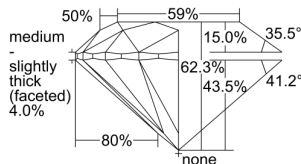

GIA®

FACSIMILE

GIA REPORT 2497837528

Verify this report at GIA.edu

GIA NATURAL DIAMOND DOSSIER®

July 04, 2024
GIA Report Number 2497837528
Shape and Cutting Style ..... Round Brilliant
Measurements ..... 4.70 - 4.71 x 2.93 mm

GRADING RESULTS

Carat Weight ..... 0.40 carat
Color Grade ..... F
Clarity Grade S11
Cut Grade ..... Excellent

ADDITIONAL GRADING INFORMATION

Polish ..... Excellent
Symmetry ..... Excellent
Fluorescence ..... None
Clarity Characteristics ..... Cloud
Inscription(s): GIA 2497837528

PROPORTIONS

Profile to actual proportions

GRADING SCALES

GIA COLOR SCALE	GIA CLARITY SCALE	GIA CUT SCALE	
D	FLAWLESS	EXCELLENT	
E	INTERNALLY FLAWLESS		
F		VVS₁	VERY GOOD
G	VVS₂		
H	VS₁	GOOD	
I	VS₂		
J	S1₁	FAIR	
K	S1₂		
L	I₁	POOR	
M	I₂		
N	I₃		
O			
P			
Q			
R			
S			
T			
U			
V			
W			
X			
Y			
Z