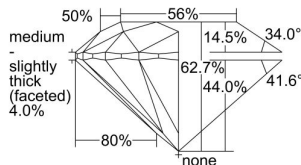

GIA®

FACSIMILE

GIA REPORT 2497838732

Verify this report at GIA.edu

GIA NATURAL DIAMOND DOSSIER®

July 04, 2024
GIA Report Number **2497838732**
Shape and Cutting Style ..... **Round Brilliant**
Measurements ..... **5.17 - 5.18 x 3.24 mm**

GRADING RESULTS

Carat Weight ..... **0.53 carat**
Color Grade ..... **D**
Clarity Grade **S11**
Cut Grade ..... **Excellent**

ADDITIONAL GRADING INFORMATION

Polish ..... **Excellent**
Symmetry ..... **Excellent**
Fluorescence ..... **None**
Clarity Characteristics..... **Crystal, Cloud, Feather**
Inscription(s): **GIA 2497838732**

PROPORTIONS

Profile to actual proportions

GRADING SCALES

GIA COLOR SCALE	GIA CLARITY SCALE	GIA CUT SCALE	
D	FLAWLESS	EXCELLENT	
E	INTERNALLY FLAWLESS		
F		VVS₁	VERY GOOD
G	VVS₂		
H	VS₁	GOOD	
I	VS₂		
J	S1₁	FAIR	
K	S1₂		
L	I₁	POOR	
M	I₂		
N	I₃		
O			
P			
Q			
R			
S			
T			
U			
V			
W			
X			
Y			
Z