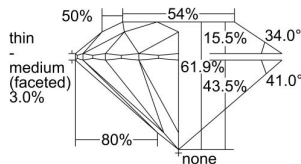

GIA®

FACSIMILE

GIA REPORT 2497838863

Verify this report at gia.edu

GIA NATURAL DIAMOND DOSSIER®

July 04, 2024
GIA Report Number 2497838863
Shape and Cutting Style ..... Round Brilliant
Measurements ..... 4.46 - 4.48 x 2.77 mm

GRADING RESULTS

Carat Weight ..... 0.33 carat
Color Grade ..... J
Clarity Grade S11
Cut Grade ..... Excellent

ADDITIONAL GRADING INFORMATION

Polish ..... Excellent
Symmetry ..... Excellent
Fluorescence ..... None
Clarity Characteristics ..... Crystal, Cloud
Inscription(s): GIA 2497838863

PROPORTIONS

Profile to actual proportions

GRADING SCALES

GIA COLOR SCALE	GIA CLARITY SCALE	GIA CUT SCALE	
D	FLAWLESS	EXCELLENT	
E	INTERNALLY FLAWLESS		
F		VVS₁	VERY GOOD
G	VVS₂		
H	VS₁	GOOD	
I	VS₂		
J	S1₁	FAIR	
K	S1₂		
L	I₁	POOR	
M	I₂		
N	I₃		
O			
P			
Q			
R			
S			
T			
U			
V			
W			
X			
Y			
Z