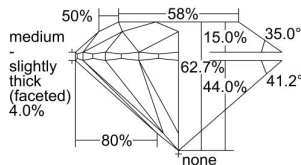

GIA®

FACSIMILE

GIA REPORT 2497841158

Verify this report at GIA.edu

GIA NATURAL DIAMOND DOSSIER®

July 08, 2024
GIA Report Number **2497841158**
Shape and Cutting Style ..... **Round Brilliant**
Measurements ..... **5.61 - 5.68 x 3.54 mm**

GRADING RESULTS

Carat Weight ..... **0.70 carat**
Color Grade ..... **J**
Clarity Grade **VS2**
Cut Grade ..... **Excellent**

ADDITIONAL GRADING INFORMATION

Polish ..... **Excellent**
Symmetry ..... **Very Good**
Fluorescence ..... **Faint**
Clarity Characteristics..... **Indented Natural**
Inscription(s): **GIA 2497841158**

PROPORTIONS

Profile to actual proportions

GRADING SCALES

GIA COLOR SCALE	GIA CLARITY SCALE	GIA CUT SCALE	
D	FLAWLESS	EXCELLENT	
E	INTERNALLY FLAWLESS		
F		VVS₁	VERY GOOD
G	VVS₂		
H	VS₁	GOOD	
I	VS₂		
J	SI₁	FAIR	
K	SI₂		
L	I₁	POOR	
M	I₂		
N	I₃		
O			
P			
Q			
R			
S			
T			
U			
V			
W			
X			
Y			
Z