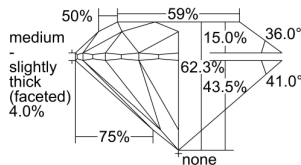

GIA®

FACSIMILE

GIA REPORT 2497841649

Verify this report at GIA.edu

GIA NATURAL DIAMOND DOSSIER®

July 05, 2024
GIA Report Number **2497841649**
Shape and Cutting Style ..... **Round Brilliant**
Measurements ..... **4.63 - 4.66 x 2.90 mm**

GRADING RESULTS

Carat Weight ..... **0.38 carat**
Color Grade ..... **E**
Clarity Grade **S12**
Cut Grade ..... **Excellent**

ADDITIONAL GRADING INFORMATION

Polish ..... **Excellent**
Symmetry ..... **Excellent**
Fluorescence ..... **None**
Clarity Characteristics..... **Cloud, Crystal**
Inscription(s): **GIA 2497841649**

PROPORTIONS

Profile to actual proportions

GRADING SCALES

GIA COLOR SCALE	GIA CLARITY SCALE	GIA CUT SCALE	
D	FLAWLESS	EXCELLENT	
E	INTERNALLY FLAWLESS		
F		VVS₁	VERY GOOD
G	VVS₂		
H	VS₁	GOOD	
I	VS₂		
J	S1₁	FAIR	
K	S1₂		
L	I₁	POOR	
M	I₂		
N	I₃		
O			
P			
Q			
R			
S			
T			
U			
V			
W			
X			
Y			
Z