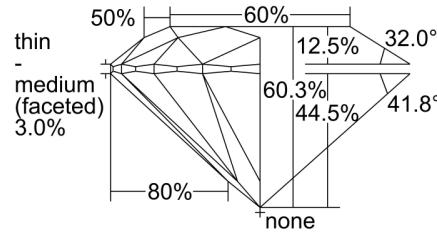

GIA NATURAL DIAMOND GRADING REPORT

July 08, 2024  
 GIA Report Number ..... 2497841854  
 Shape and Cutting Style ..... Round Brilliant  
 Measurements ..... 6.99 - 7.04 x 4.23 mm

GRADING RESULTS

Carat Weight ..... 1.25 carat  
 Color Grade ..... H  
 Clarity Grade ..... SI2  
 Cut Grade ..... Excellent

PROPORTIONS

Profile to actual proportions

CLARITY CHARACTERISTICS

KEY TO SYMBOLS\*

- Crystal
- ◌ Cloud
- ~ Feather
- \\ Needle
- ◡ Indented Natural
- △ Natural

\* Red symbols denote internal characteristics (inclusions). Green or black symbols denote external characteristics (blemishes). Diagram is an approximate representation of the diamond, and symbols shown indicate type, position, and approximate size of clarity characteristics. All clarity characteristics may not be shown. Details of finish are not shown.