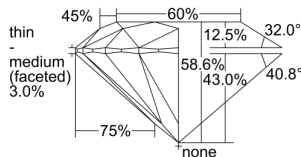

GIA®

FACSIMILE

GIA REPORT 2497841964

Verify this report at GIA.edu

GIA NATURAL DIAMOND DOSSIER®

July 08, 2024
GIA Report Number 2497841964
Shape and Cutting Style ..... Round Brilliant
Measurements ..... 5.09 - 5.13 x 3.00 mm

GRADING RESULTS

Carat Weight ..... 0.47 carat
Color Grade ..... G
Clarity Grade S11
Cut Grade ..... Excellent

ADDITIONAL GRADING INFORMATION

Polish ..... Excellent
Symmetry ..... Excellent
Fluorescence ..... None
Clarity Characteristics ..... Cloud, Feather
Inscription(s): GIA 2497841964

PROPORTIONS

Profile to actual proportions

GRADING SCALES

GIA COLOR SCALE	GIA CLARITY SCALE	GIA CUT SCALE	
D	FLAWLESS	EXCELLENT	
E	INTERNALLY FLAWLESS		
F		VVS₁	VERY GOOD
G	VVS₂		
H	VS₁	GOOD	
I	VS₂		
J	S1₁	FAIR	
K	S1₂		
L	I₁	POOR	
M	I₂		
N	I₃		
O			
P			
Q			
R			
S			
T			
U			
V			
W			
X			
Y			
Z