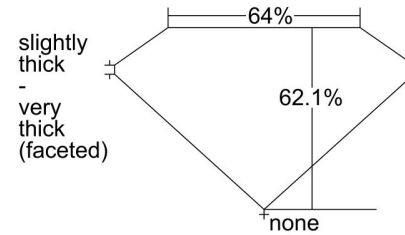

GIA NATURAL DIAMOND GRADING REPORT

July 09, 2024
 GIA Report Number 2497842615
 Shape and Cutting Style Heart Brilliant
 Measurements 5.74 x 6.81 x 4.23 mm

GRADING RESULTS

Carat Weight 1.01 carat
 Color Grade G
 Clarity Grade SI2

ADDITIONAL GRADING INFORMATION

Polish Excellent
 Symmetry Very Good
 Fluorescence Strong Blue
 Inscription(s): GIA 2497842615

Comments: Additional clouds, pinpoints and surface graining are not shown.

PROPORTIONS

Profile not to actual proportions

CLARITY CHARACTERISTICS

KEY TO SYMBOLS*

-  Feather
-  Cloud
-  Crystal
-  Cavity
-  Needle

* Red symbols denote internal characteristics (inclusions). Green or black symbols denote external characteristics (blemishes). Diagram is an approximate representation of the diamond, and symbols shown indicate type, position, and approximate size of clarity characteristics. All clarity characteristics may not be shown. Details of finish are not shown.