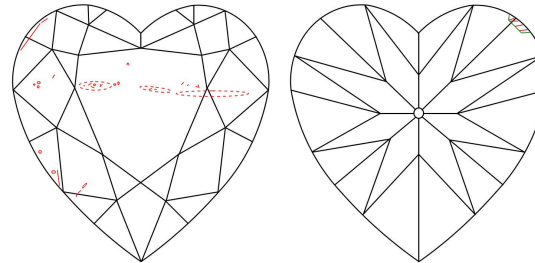

GIA NATURAL DIAMOND GRADING REPORT

July 09, 2024
 GIA Report Number 2497842615
 Shape and Cutting Style Heart Brilliant
 Measurements 5.74 x 6.81 x 4.23 mm

GRADING RESULTS

Carat Weight 1.01 carat
 Color Grade G
 Clarity Grade SI2

ADDITIONAL GRADING INFORMATION

Polish Excellent
 Symmetry Very Good
 Fluorescence Strong Blue
 Inscription(s): GIA 2497842615

Comments: Additional clouds, pinpoints and surface graining are not shown.

PROPORTIONS

Profile not to actual proportions

CLARITY CHARACTERISTICS

KEY TO SYMBOLS*

-  Feather
-  Cloud
-  Crystal
-  Cavity
-  Needle

* Red symbols denote internal characteristics (inclusions). Green or black symbols denote external characteristics (blemishes). Diagram is an approximate representation of the diamond, and symbols shown indicate type, position, and approximate size of clarity characteristics. All clarity characteristics may not be shown. Details of finish are not shown.