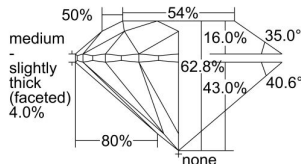

GIA®

FACSIMILE

GIA REPORT 2497843016

Verify this report at GIA.edu

GIA NATURAL DIAMOND DOSSIER®

July 05, 2024
GIA Report Number **2497843016**
Shape and Cutting Style ..... **Round Brilliant**
Measurements ..... **4.81 - 4.83 x 3.03 mm**

GRADING RESULTS

Carat Weight ..... **0.43 carat**
Color Grade ..... **H**
Clarity Grade **S11**
Cut Grade ..... **Excellent**

ADDITIONAL GRADING INFORMATION

Polish ..... **Excellent**
Symmetry ..... **Excellent**
Fluorescence ..... **None**
Clarity Characteristics..... **Feather, Cloud, Crystal**
Inscription(s): **GIA 2497843016**

PROPORTIONS

Profile to actual proportions

GRADING SCALES

GIA COLOR SCALE	GIA CLARITY SCALE	GIA CUT SCALE	
D	FLAWLESS	EXCELLENT	
E	INTERNALLY FLAWLESS		
F		VVS₁	VERY GOOD
G	VVS₂		
H	VS₁	GOOD	
I	VS₂		
J	S1₁	FAIR	
K	S1₂		
L	I₁	POOR	
M	I₂		
N	I₃		
O			
P			
Q			
R			
S			
T			
U			
V			
W			
X			
Y			
Z