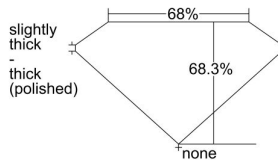

GIA®

FACSIMILE

GIA REPORT 2497843217

Verify this report at GIA.edu

GIA NATURAL DIAMOND DOSSIER®

July 05, 2024
GIA Report Number **2497843217**
Shape and Cutting Style ..... **Cut-Cornered Rectangular Modified Brilliant**
Measurements ..... **5.48 x 4.11 x 2.81 mm**

GRADING RESULTS

Carat Weight ..... **0.54 carat**
Color Grade ..... **E**
Clarity Grade **VVS1**

ADDITIONAL GRADING INFORMATION

Polish ..... **Excellent**
Symmetry ..... **Excellent**
Fluorescence ..... **None**
Clarity Characteristics ..... **Pinpoint, Feather**
Inscription(s): **GIA 2497843217**

PROPORTIONS

Profile not to actual proportions

GRADING SCALES

GIA COLOR SCALE		GIA CLARITY SCALE			
COLORLESS	D	VERY VERY SLIGHTLY INCLUDED	FLAWLESS		
	E		INTERNALLY FLAWLESS		
	F	VERY SLIGHTLY INCLUDED	VVS₁		
	G		VVS₂		
	H		VS₁		
	NEAR COLORLESS	I	SLIGHTLY INCLUDED	VS₂	
		J		SI₁	
		FAINT	K	INCLUDED	SI₂
			L		I₁
			M		I₂
VERT LIGHT			N	INCLUDED	I₃
			O		
			P		
	Q				
LIGHT	R				
	S				
	T				
	U				
	V				
	Z