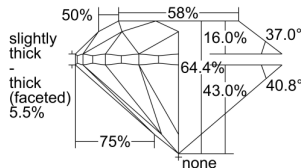

GIA®

FACSIMILE

GIA REPORT 2497844776

Verify this report at GIA.edu

GIA NATURAL DIAMOND DOSSIER®

July 05, 2024
GIA Report Number 2497844776
Shape and Cutting Style ..... Round Brilliant
Measurements ..... 4.20 - 4.23 x 2.71 mm

GRADING RESULTS

Carat Weight ..... 0.31 carat
Color Grade ..... G
Clarity Grade S11
Cut Grade ..... Very Good

ADDITIONAL GRADING INFORMATION

Polish ..... Excellent
Symmetry ..... Very Good
Fluorescence ..... None
Clarity Characteristics ..... Cloud, Feather
Inscription(s): GIA 2497844776

PROPORTIONS

Profile to actual proportions

GRADING SCALES

GIA COLOR SCALE	GIA CLARITY SCALE	GIA CUT SCALE	
D	FLAWLESS	EXCELLENT	
E	INTERNALLY FLAWLESS		
F		VVS₁	VERY GOOD
G	VVS₂		
H	VS₁	GOOD	
I	VS₂		
J	S1₁	FAIR	
K	S1₂		
L	I₁	POOR	
M	I₂		
N	I₃		
O			
P			
Q			
R			
S			
T			
U			
V			
W			
X			
Y			
Z